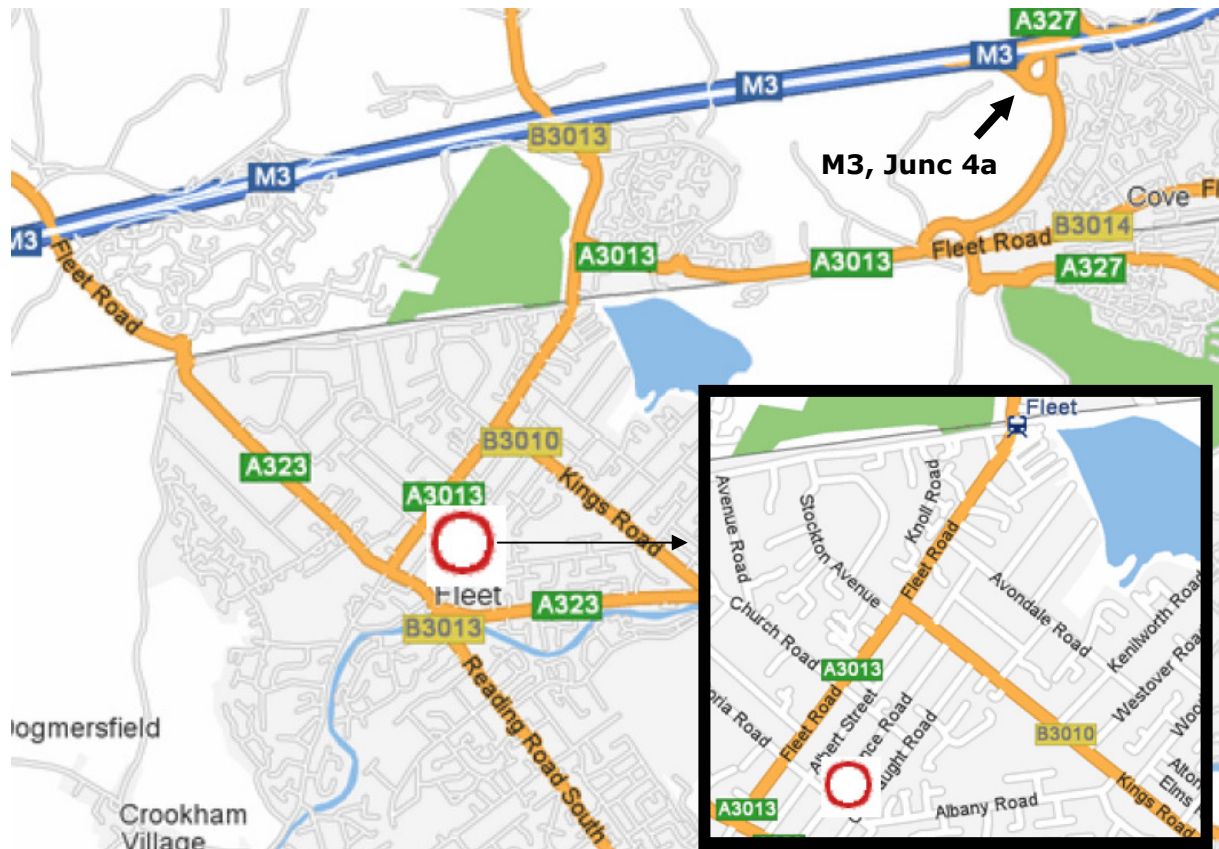

## Fleet Baptist Church

### By Road (from junction 4a of M3):

- From junction 4a of the M3, take signs for 'Fleet', A327 (and then A3013).
- At the 4th roundabout turn left for 'Fleet Town Centre', A3013.
- Go over a railway bridge.
- At the roundabout continue to take signs for 'Fleet Town Centre', A3013.
- At the first set of traffic lights turn left (Kings Road).
- Then take the second right (Clarence Road).
- Fleet Baptist is on Clarence Road, between the 1st and 2nd left turns.

### By rail:

- Fleet is on the London Waterloo to Basingstoke line.
- From Fleet Station, the Church is a short taxi ride away.
- Alternatively, walking to the Church will take around 15 minutes - follow the directions above from the fourth bullet.